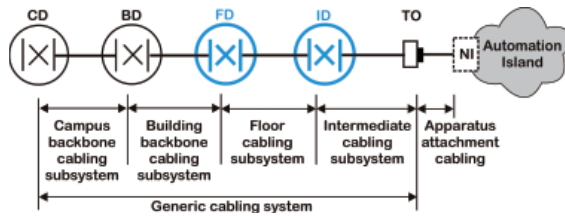

VarioKeystone®

Patch panel 19" with 24 ports

MegaLineNet®

Cat. 6 patch cord RJ45 500 MHz

Product description

- 19", 1 RU, full metal housing, telescopic, unequipped
- Mounting depth: 100 mm
- Powder-coated, light grey (RAL 7035)
- Numbered ports
- Earthing option via cable shoe

Product description

- Patch cord RJ45 fully shielded, 1:1 assignment
- Colour: grey, plug with red bending protection sleeve
- Cable sheath: FRNC
- Halogen-free, self-extinguishing
- Applications:
 - IEEE 802.3; 10BASE-T; 100BASE-T; 1000BASE-T

Order no.	Designation of article
9A670000	VarioKeystone® 19" patch panel, unequipped

Order no.	Designation of article	Length
9A020382	MegaLineNet® Cat. 6 patch cord RJ45, 500 MHz	0.5 m
9A020383	MegaLineNet® Cat. 6 patch cord RJ45, 500 MHz	1.0 m
9A020385	MegaLineNet® Cat. 6 patch cord RJ45, 500 MHz	2.0 m
9A020387	MegaLineNet® Cat. 6 patch cord RJ45, 500 MHz	3.0 m
9A020389	MegaLineNet® Cat. 6 patch cord RJ45, 500 MHz	5.0 m