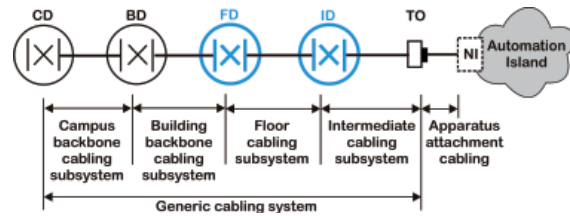

VarioKeystone®

Patch panel 19" with 24 ports

MegaLineNet®

Cat. 6 patch cord RJ45 500 MHz

Product description

- 19", 1 RU, full metal housing, telescopic, unequipped
- Mounting depth: 100 mm
- Powder-coated, light grey (RAL 7035)
- Numbered ports
- Earthing option via cable shoe

Product description

- Patch cord RJ45 fully shielded, 1:1 assignment
- Colour: grey, plug with red bending protection sleeve
- Cable sheath: FRNC
- Halogen-free, self-extinguishing
- Applications:
 - IEEE 802.3; 10BASE-T; 100BASE-T; 1000BASE-T

Order no.	Designation of article
9A670000	VarioKeystone® 19" patch panel, unequipped

Order no.	Designation of article	Length
9A020382	MegaLineNet® Cat. 6 patch cord RJ45, 500 MHz	0.5 m
9A020383	MegaLineNet® Cat. 6 patch cord RJ45, 500 MHz	1.0 m
9A020385	MegaLineNet® Cat. 6 patch cord RJ45, 500 MHz	2.0 m
9A020387	MegaLineNet® Cat. 6 patch cord RJ45, 500 MHz	3.0 m
9A020389	MegaLineNet® Cat. 6 patch cord RJ45, 500 MHz	5.0 m